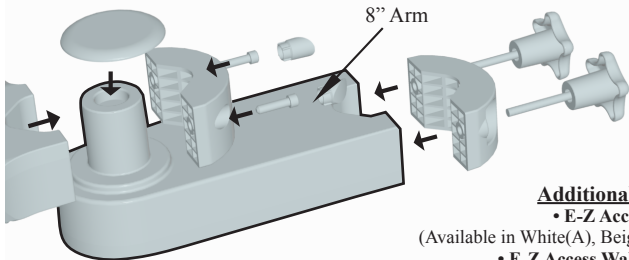

E-Z Access Shelf 8" Arm

Additional Shelf Add-Ons

- **E-Z Access Shelf (20Z420)**
(Available in White(A), Beige(G), and Gray(I))
- **E-Z Access Wall Mount (20Z426)**
(Available in White(A), Beige(G), and Gray(I))
- **E-Z Access Surface Mount (20Z424)**
(Available in White(A), Beige(G), and Gray(I))
- **Cup Holder (20Z436I)**
(Available in Gray(I) ONLY)